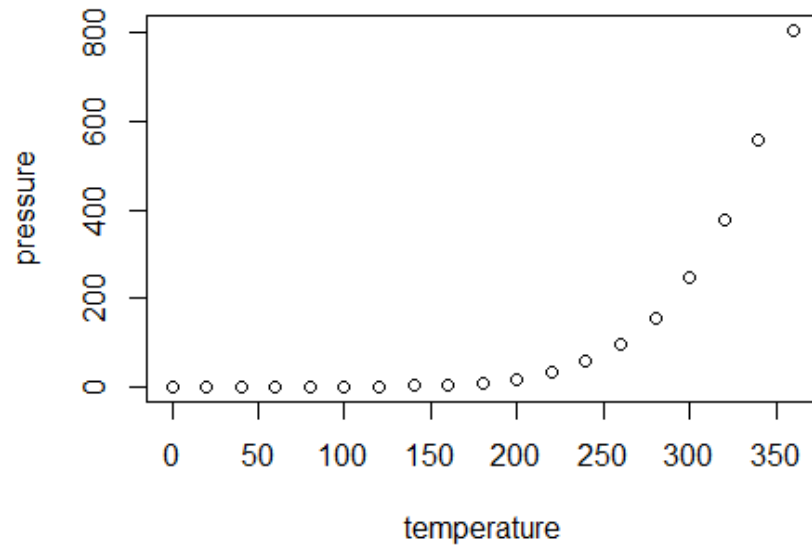

Slide with Plot