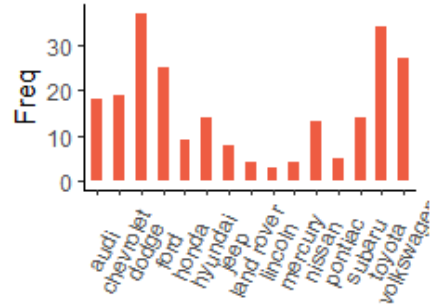

RMD to PPT

Cheng Peng

Auto Industry Indicators

- Hello
- Goodbye

R Markdown

This is an R Markdown presentation. Markdown is a simple formatting syntax for authoring HTML, PDF, and MS Word documents. For more details on using R Markdown see <http://rmarkdown.rstudio.com>.

When you click the **Knit** button a document will be generated that includes both content as well as the output of any embedded R code chunks within the document.

Slide with Bullets

- Bullet 1
- Bullet 2
- Bullet 3