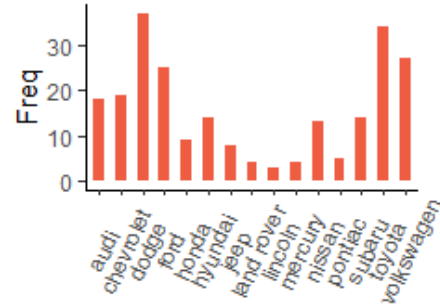

RMD to PPT

Cheng Peng

Auto Industry Indicators

- Hello
- Goodbye

R Markdown

This is an R Markdown presentation. Markdown is a simple formatting syntax for authoring HTML, PDF, and MS Word documents. For more details on using R Markdown see <http://rmarkdown.rstudio.com>.

When you click the **Knit** button a document will be generated that includes both content as well as the output of any embedded R code chunks within the document.

Slide with Bullets

- Bullet 1
- Bullet 2
- Bullet 3