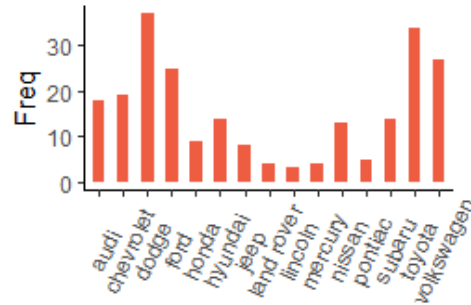

RMD to PPT

Cheng Peng

Auto Industry Indicators

- Hello
- Goodbye

R Markdown

This is an R Markdown presentation. Markdown is a simple formatting syntax for authoring HTML, PDF, and MS Word documents. For more details on using R Markdown see <http://rmarkdown.rstudio.com>.

When you click the **Knit** button a document will be generated that includes both content as well as the output of any embedded R code chunks within the document.

Slide with Bullets

- Bullet 1
- Bullet 2
- Bullet 3